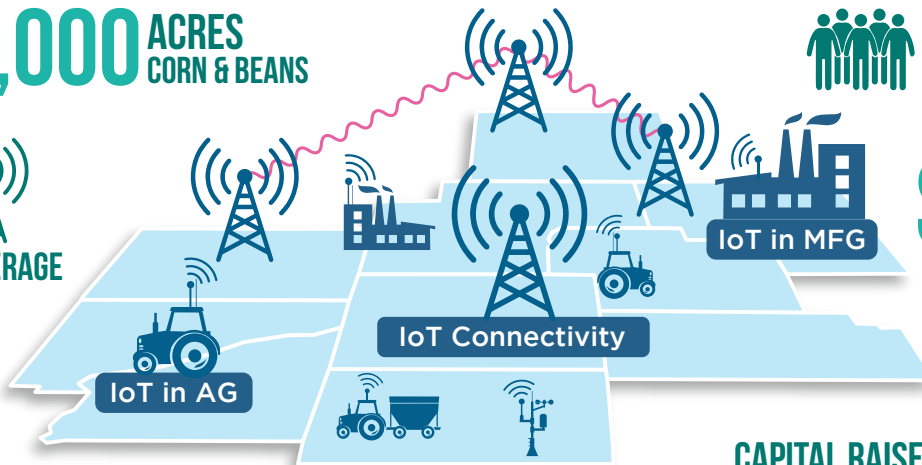

WHIN

VENTURES LAB

Emerging IoTtech in Ag and Manufacturing.

68 FARMER MEMBERS

12 TECH PARTNERS

33 MANUFACTURING MEMBERS

260,000 ACRES CORN & BEANS

9,300 MFG WORKERS

10 COUNTY LORAWAN COVERAGE

$6B ANNUAL MFG PRODUCTION

VETTED
200+ IOT TECH COMPANIES

CAPITAL RAISED BY TECH PARTNERS **$220M**

intelinair

FLUKE

senet

WHIN - Wabash Heartland Innovation Network

www.whin.org | info@whin.org | 1281 Win Hentschel Blvd STE 2161, W. Lafayette, IN 47906

WHIN is a 501c3 organization whose purposes are scientific, educational and charitable. We exist to accelerate the adoption of IoT technologies, support world-class research and education, and ultimately to establish our region as the global epicenter of digital agriculture and next-generation manufacturing.